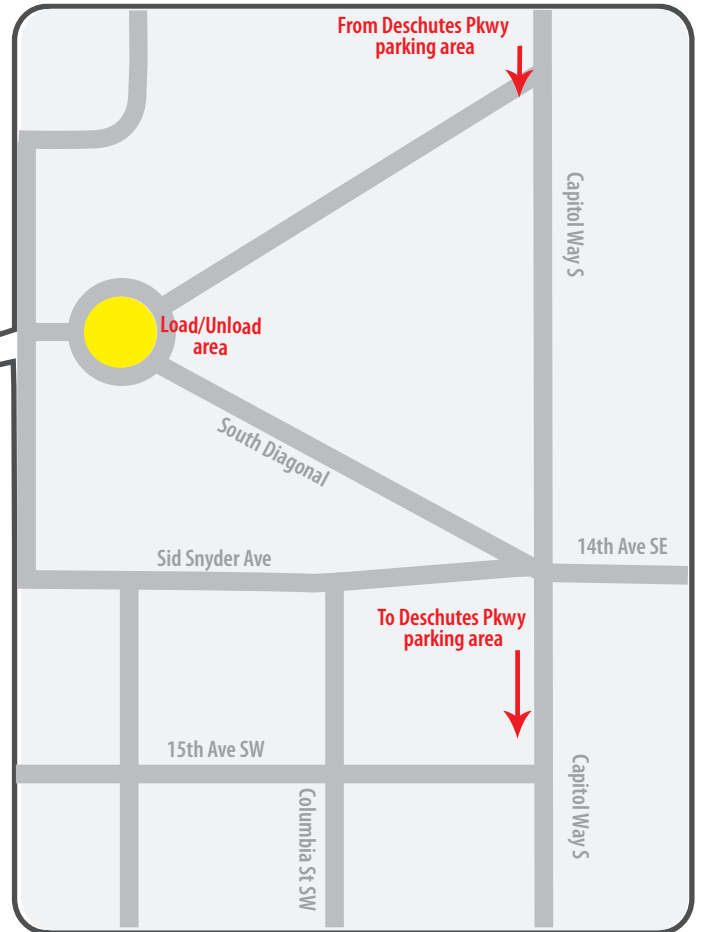

These buses should unload at Winged Victory Monument, by pulling up to the curb so that they do not block traffic. Once unloaded, the buses should proceed to the parking area along Deschutes Parkway next to Capitol Lake. The buses should return to the Winged Victory Monument for pick-up shortly before departure time.

#### **Parking at the Capitol Campus:**

Read more about [parking on the Capitol Campus](#).

*(See reversed side for map & directions)*

**Directions to Deschutes Parkway from Capitol**

Exit the Capitol Campus and go south on Capitol Way (approximately 2 miles) to E Street and turn right. From E Street, turn right and continue on Deschutes Parkway past the access ramps to SR 101 and Interstate 5. Continue along Deschutes Parkway adjacent to Capitol Lake. Parking will be on the right next to the lake.

**Directions from Deschutes to the Capitol Campus**

Shortly before the scheduled pick-up time on campus, buses should proceed north on Deschutes Parkway until it becomes 5th Avenue. Follow 5th Avenue to Capitol Way, turn right (southbound). From Capitol Way turn left to Sid Snyder Avenue and make a “hard” right turn on to the South Diagonal.